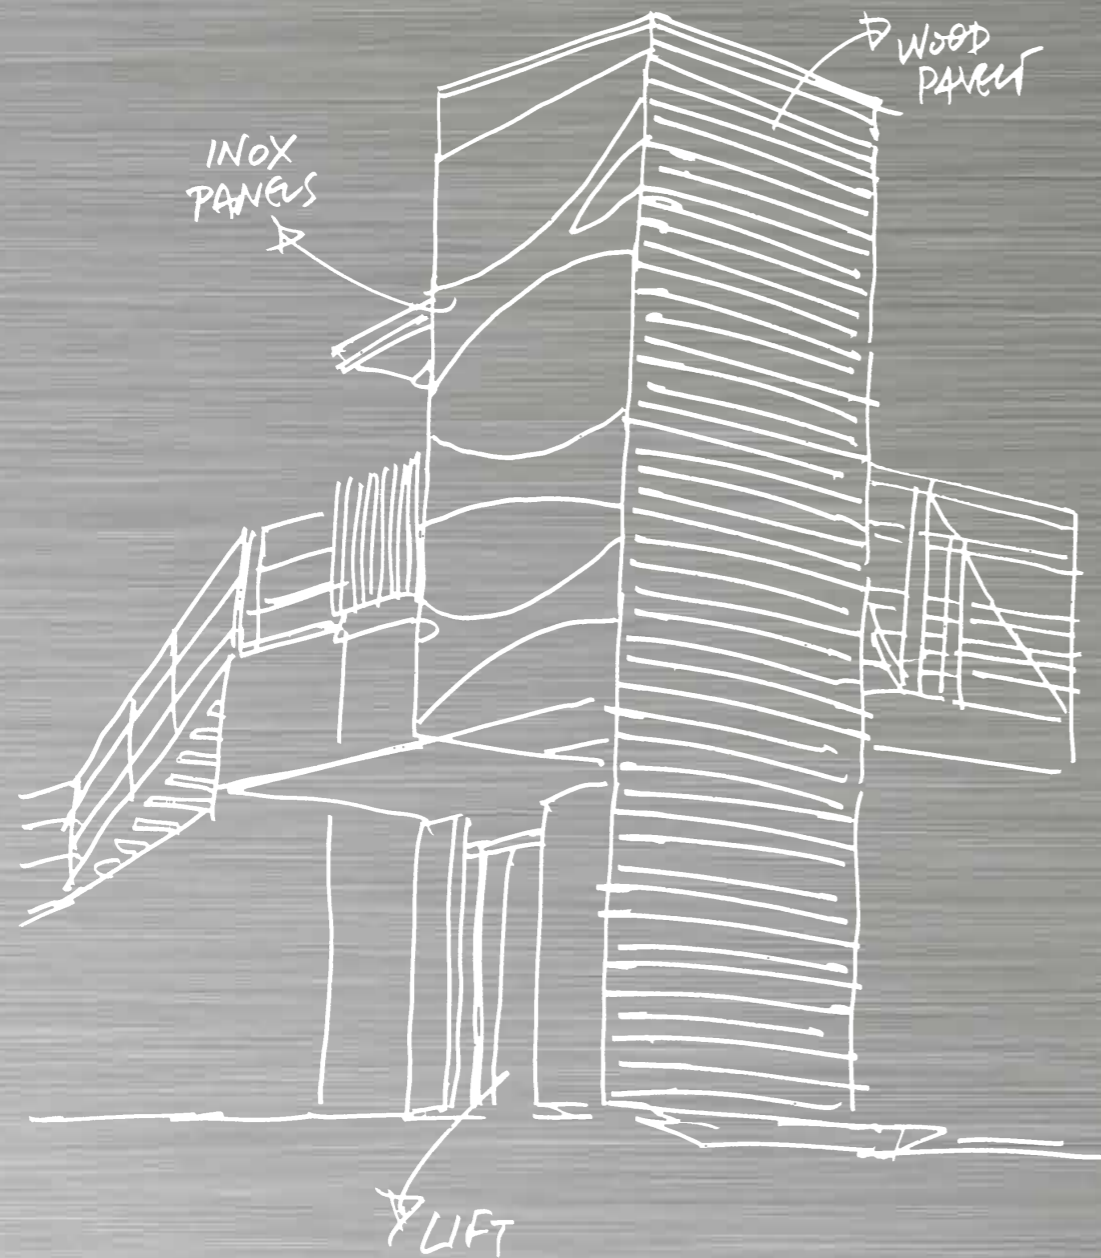

Destination Control LTP Call Management

Virtual Window

Innovative ambience  
for the complete elevator experience.

Blue Line COP

Touch COP